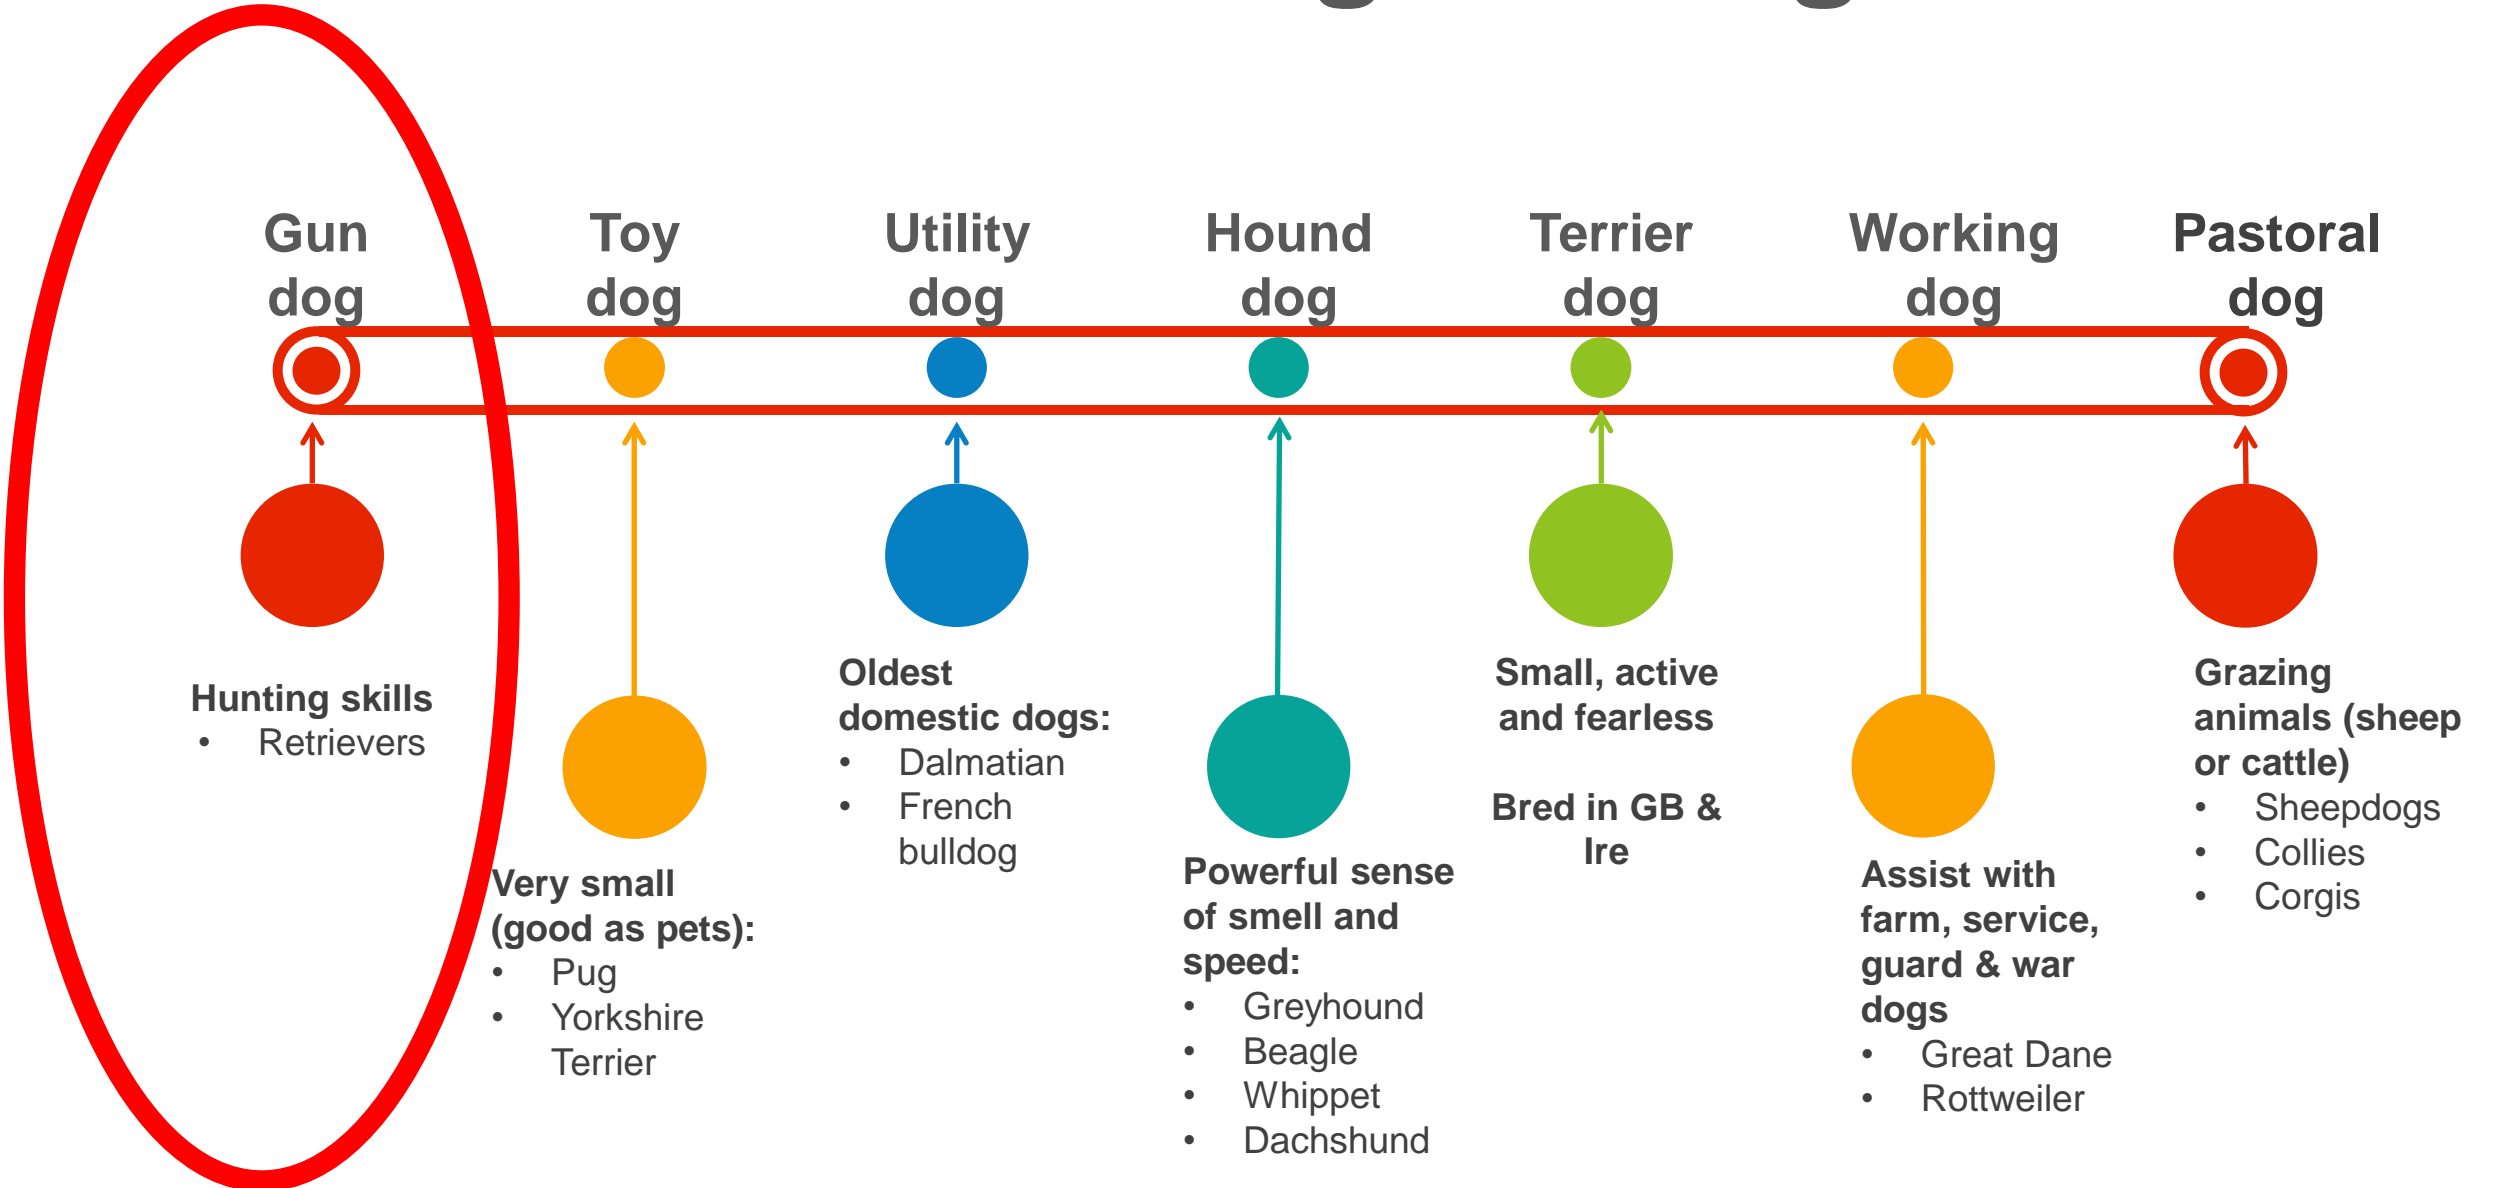

Seven Pedigree Dogs